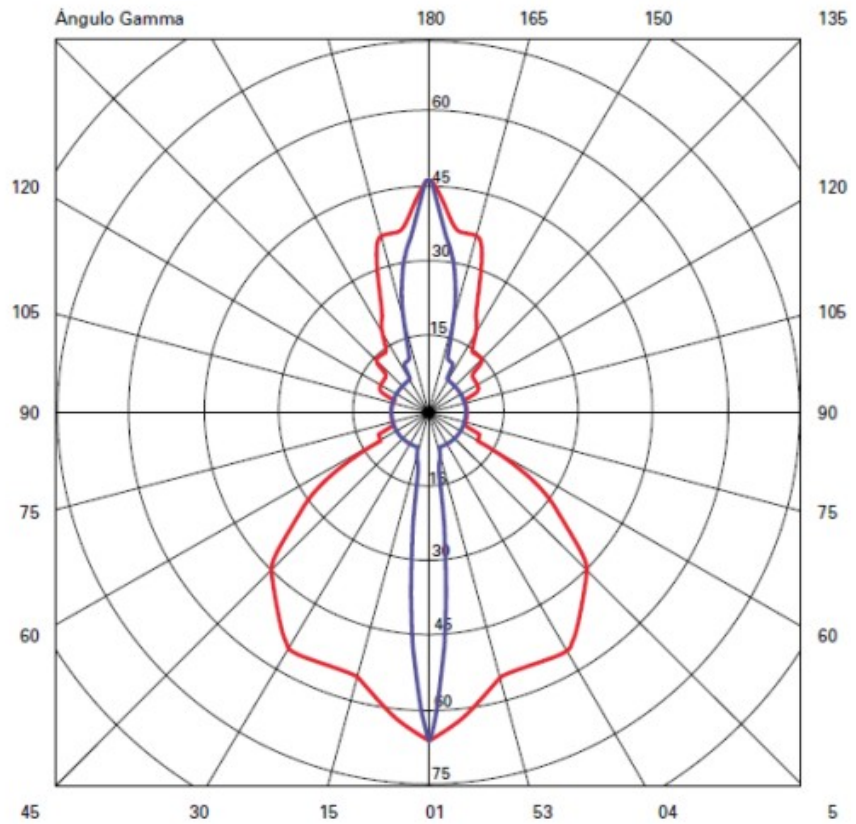

CARTELLO STANDARD SURFACE

D93039

PROJECT	
TYPE	
SPECIFIER	
QUANTITY	
DATE	

D