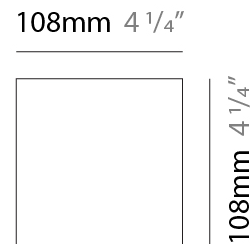

PROJECT	_____
TYPE	_____
SPECIFIER	_____
QUANTITY	_____
DATE	_____

CARTELLO STANDARD SURFACE

D93040

base number

1. To build a product code in our configurator select the specify button on the base model # product page
2. To build a manual product code on this datasheet choose from the options listed below in blue font and add the suffix to the base model #

GENERAL

Series: Cartello
Subseries: Cartello Standard
Partner: Milan
Division: Design
Installation: Surface
Product Type: Wall Surface
Mounting Location: Wall
Light Distribution: Direct / Indirect

PHYSICAL

Shape: Rectangle
Length (mm): 110
Length (in): 4 ⁵/₁₆
Height (mm): 51
Height (in): 2
Extension (mm): 45
Extension (in): 1 ³/₄
Weight (kg): 0.41
Weight (lbs): 0.9
Fixture Finish: Metallic Gray
Fixture Material: Aluminum

ELECTRICAL

Number of Lamps: 1
Lamp Type: LED Retrofit
Lamp Shape: T4
Bulb Included: Bulb Not Included
Total Output Wattage (W): 3
Max. Wattage Per Lamp (W): 3
Lamp Base: G9
Input Voltage (V): 120

LED

OPTICAL

RATINGS AND CERTIFICATIONS

Certified By: CSA Certified to UL and CSA Standards
IP rating: IP20

J-Box cover plate included