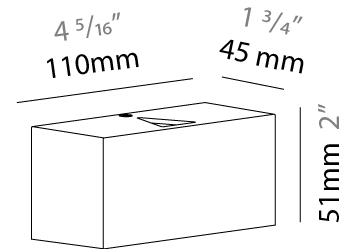

PROJECT	_____
TYPE	_____
SPECIFIER	_____
QUANTITY	_____
DATE	_____

CARTELLO STANDARD SURFACE

D93040

base number

1. To build a product code in our configurator select the specify button on the base model # product page
2. To build a manual product code on this datasheet choose from the options listed below in blue font and add the suffix to the base model #

GENERAL

Series: Cartello
Subseries: Cartello Standard
Partner: Milan
Division: Design
Installation: Surface
Product Type: Wall Surface
Mounting Location: Wall
Light Distribution: Direct / Indirect

PHYSICAL

Shape: Rectangle
Length (mm): 110
Length (in): 4 ⁵/₁₆
Height (mm): 51
Height (in): 2
Extension (mm): 45
Extension (in): 1 ³/₄
Weight (kg): 0.41
Weight (lbs): 0.9
Fixture Finish: Metallic Gray
Fixture Material: Aluminum

ELECTRICAL

Number of Lamps: 1
Lamp Type: LED Retrofit
Lamp Shape: T4
Bulb Included: Bulb Not Included
Total Output Wattage (W): 3
Max. Wattage Per Lamp (W): 3
Lamp Base: G9
Input Voltage (V): 120

LED

OPTICAL

RATINGS AND CERTIFICATIONS

Certified By: CSA Certified to UL and CSA Standards
IP rating: IP20

J-Box cover plate included