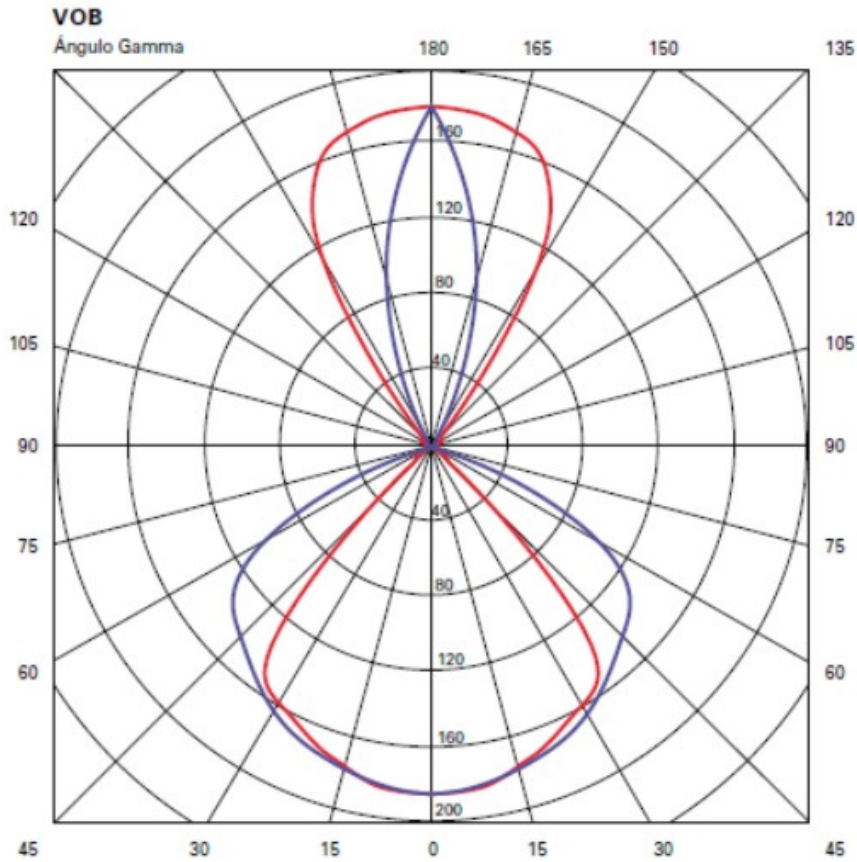

OPTICAL

RATINGS AND CERTIFICATIONS

Certified By: CSA Certified to UL and CSA Standards
 IP rating: IP44

CARTELLO IDENTITY SURFACE

D93127

PROJECT	_____
TYPE	_____
SPECIFIER	_____
QUANTITY	_____
DATE	_____

D

PROJECT